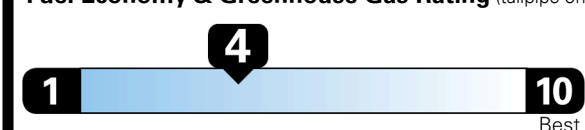

Fuel Economy & Greenhouse Gas Rating (tailpipe only)