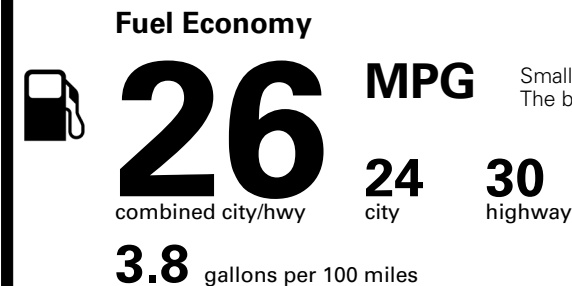

Proudly Supporting Hyundai Hope On Wheels and the Fight Against Pediatric Cancer Since 1998.

Fuel Economy and Environment

Gasoline Vehicle

Small SUVs range from 14 to 125 MPG. The best vehicle rates 146 MPGe.